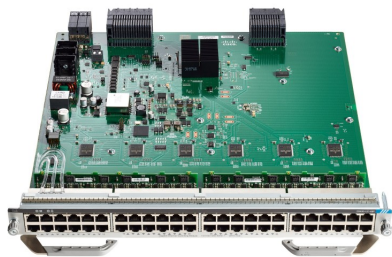

Cisco C9400-LC-48P Folha de dados

Cisco C9400-LC-48P Catalyst 9400 Series 48 portas POE+ 10/100/1000 (RJ-45)

C9400-LC-48P

Cisco C9400-LC-48P Catalyst 9400 Series 48 portas POE+ 10/100/1000 (RJ-45)

[Compre agora](#)